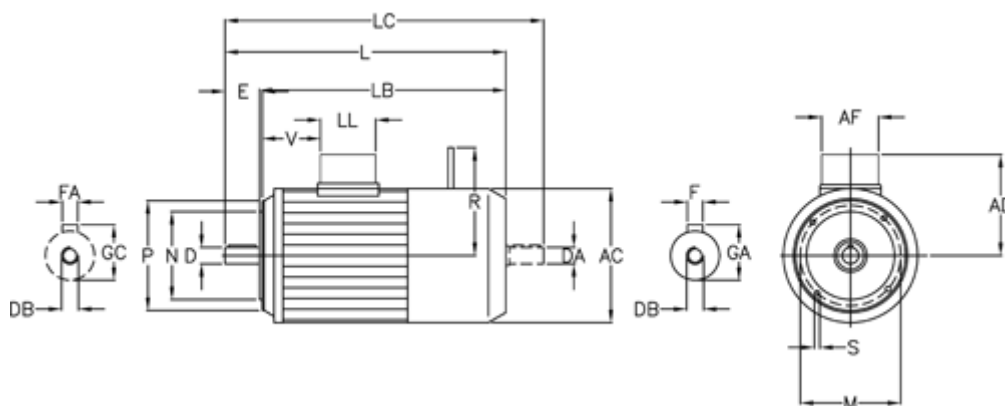

# Data Sheet

Article number: 25018415406175

Description: Bonfiglioli brake motor BE63B-4-FA3.5 0.18KW  
1400 rpm 3x230/400v 50HZ IE2 AC brake IP55 3.5 B14 stainless steel

## Measures

A/F = 74	EA = 11	LL = 80
AC = 121	F = 4	M = 75
AD = 95	FA = 4	N = 60
D = 11	GA = 12.5	P = 90
DA = M4	GC = 12.5	R = 116
DB = M4	L = 272	S = M5
DB1 = M4	LB = 249	T = 2.5
E = 23	LC = 119	V = 26